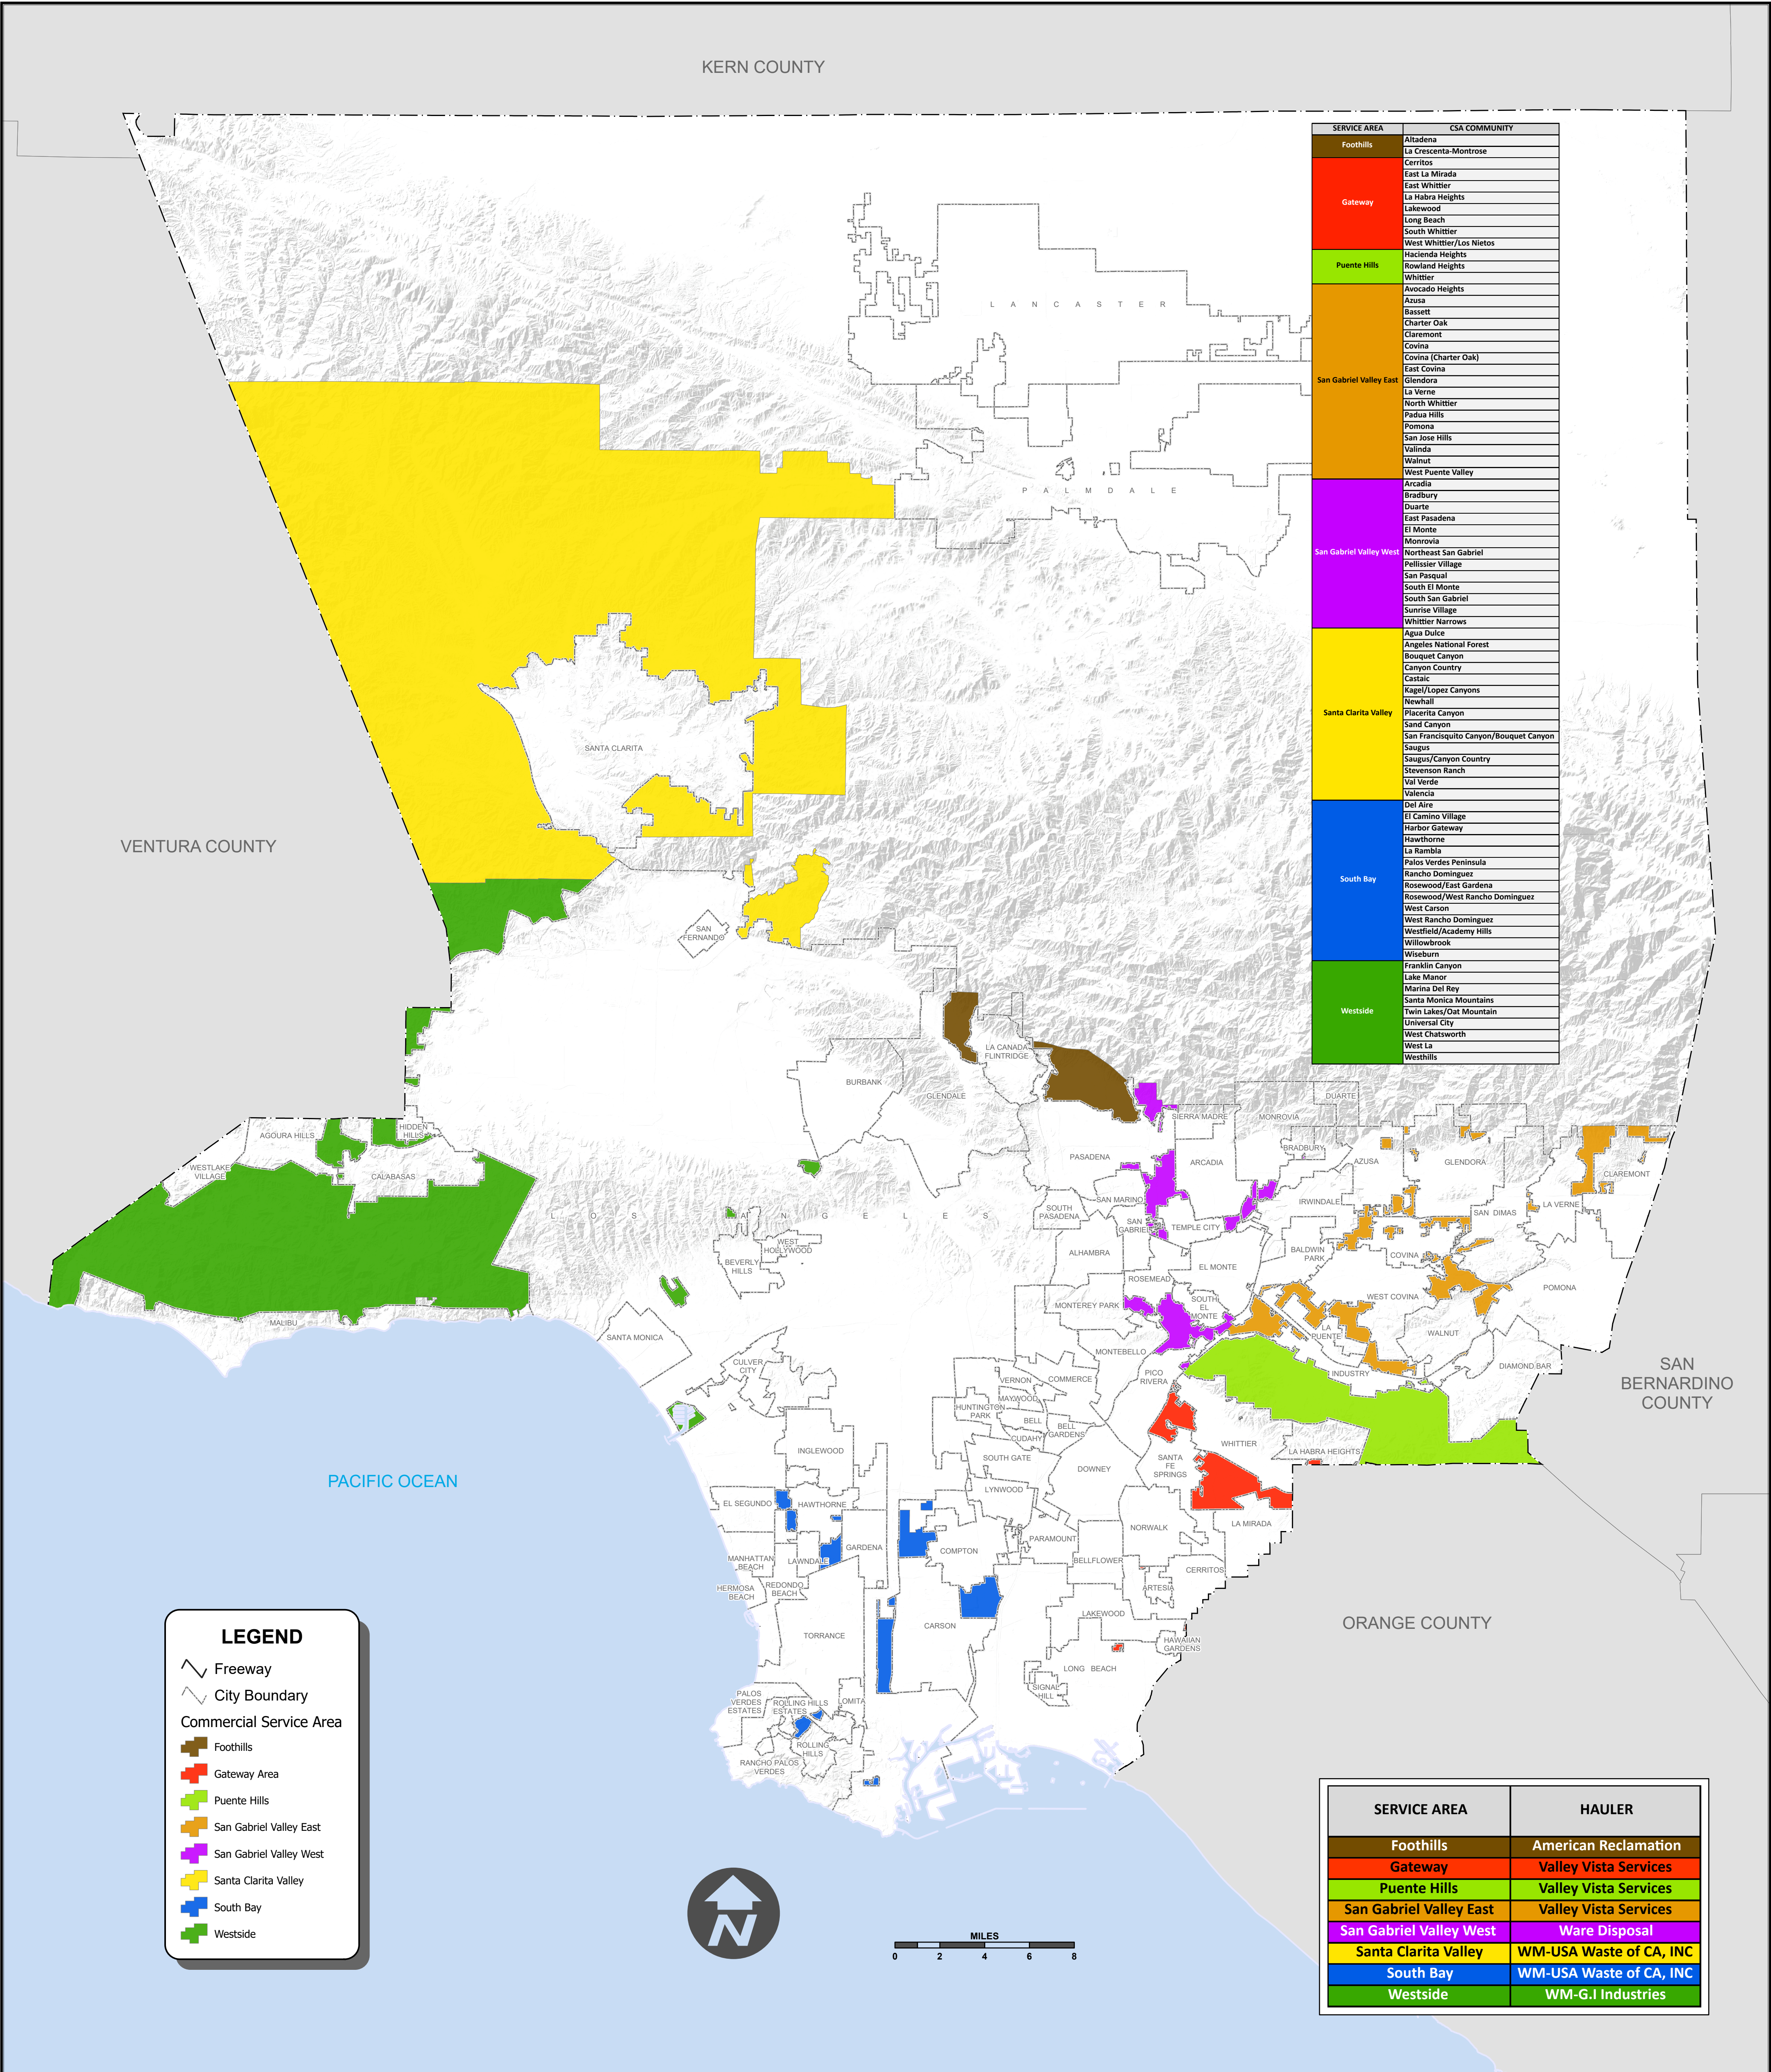

EXCLUSIVE COMMERCIAL FRANCHISE SERVICE AREAS

SERVICE AREA	CSA COMMUNITY	
Foothills	Altadena	
	La Crescenta-Montrose	
	Cerritos	
	East La Mirada	
	East Whittier	
	La Habra Heights	
	Lakewood	
Gateway	Long Beach	
	South Whittier	
	West Whittier/Los Nietos	
	Hacienda Heights	
	Rowland Heights	
	Whittier	
	Avocado Heights	
	Azusa	
	Bassett	
	Charter Oak	
San Gabriel Valley East	Claremont	
	Covina	
	Covina (Charter Oak)	
	East Covina	
	Glendora	
	La Verne	
	North Whittier	
	Padua Hills	
	Pomona	
	San Jose Hills	
	Valinda	
	Walnut	
	West Puente Valley	
	Arcadia	
	San Gabriel Valley West	Bradbury
Duarte		
East Pasadena		
El Monte		
Monrovia		
Northeast San Gabriel		
Pelissier Village		
San Pasqual		
South El Monte		
South San Gabriel		
Sunrise Village		
Whittier Narrows		
Agua Dulce		
Angeles National Forest		
Bouquet Canyon		
Canyon Country		
Castaic		
Kugel/Lopez Canyons		
Newhall		
Placerita Canyon		
Sand Canyon		
San Francisco Canyon/Bouquet Canyon		
Saugus		
Saugus/Canyon Country		
Stevenson Ranch		
Val Verde		
Valencia		
Santa Clarita Valley	Del Aire	
	El Camino Village	
	Harbor Gateway	
	Hawthorne	
	La Rambla	
	Palos Verdes Peninsula	
	Rancho Dominguez	
	Rosewood/East Gardena	
	Rosewood/West Rancho Dominguez	
	West Carson	
	West Rancho Dominguez	
	Westfield/Academy Hills	
	Willowbrook	
	Wiseburn	
	Franklin Canyon	
Lake Manor		
Marina Del Rey		
South Bay	Santa Monica Mountains	
	Twin Lakes/Oat Mountain	
	Universal City	
	West Chatsworth	
	West La	
	West Hills	
	Westside	

LEGEND

- Freeway
- City Boundary
- Commercial Service Area
 - Foothills
 - Gateway Area
 - Puente Hills
 - San Gabriel Valley East
 - San Gabriel Valley West
 - Santa Clarita Valley
 - South Bay
 - Westside